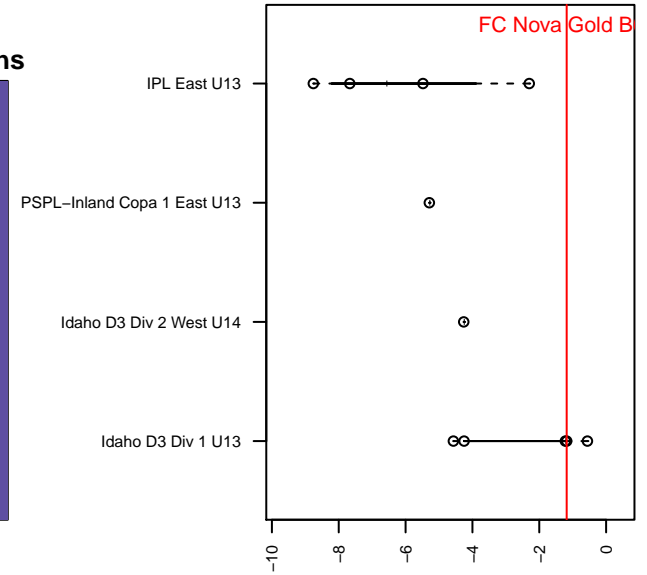

FC Nova Gold B04

FC Nova
 Boise, ID
 B04 total strength=1173
 attack=5.36 defense=2.47
 fall league = Idaho D3 Div 1 U13
 spr league = Spr Idaho D3 U13/U14 Div 1

alt names used:
 FC NOVA GOLD 04
 FC NOVA GOLD 04
 FC NOVA GOLD 04
 FC NOVA GOLD 04 (ID)

Venues played:
 2016 NWCL 04
 2016 Idaho D3 Division 1 U13
 2016 FC Nova Fall Showcase U14
 2016 Spr Idaho D3 U13/U14 Division 1
 2016 Performance Cup U13B Gold
 2016 ID State Cup U13

FC Nova Gold B04
 Dots are actual minus expected GF (blue circles) and GA (red triangles).
 Blue line is smoothed change in attack strength. Red is smoothed change in defense strength.

**attack and defense variance (black dot)
relative to other teams
and top 10 in region**

**attack and defense rating
relative to others at age
and all opponents in last 13 months**

Performance relative to 13 month average