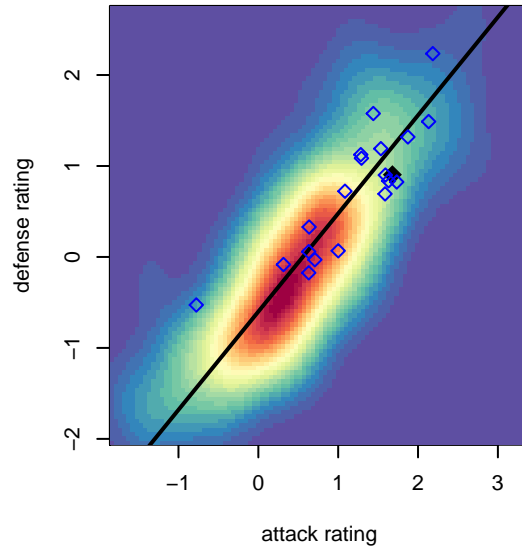

FC Nova Gold B04

FC Nova
 Boise, ID
 B04 total strength=1173
 attack=5.36 defense=2.47
 fall league = Idaho D3 Div 1 U13
 spr league = Spr Idaho D3 U13/U14 Div 1

alt names used:
 FC NOVA GOLD 04
 FC NOVA GOLD 04
 FC NOVA GOLD 04
 FC NOVA GOLD 04 (ID)

Venues played:
 2016 NWCL 04
 2016 Idaho D3 Division 1 U13
 2016 FC Nova Fall Showcase U14
 2016 Spr Idaho D3 U13/U14 Division 1
 2016 Performance Cup U13B Gold
 2016 ID State Cup U13

FC Nova Gold B04
 Dots are actual minus expected GF (blue circles) and GA (red triangles).
 Blue line is smoothed change in attack strength. Red is smoothed change in defense strength.

**attack and defense variance (black dot)
relative to other teams
and top 10 in region**

**attack and defense rating
relative to others at age
and all opponents in last 13 months**

Performance relative to 13 month average